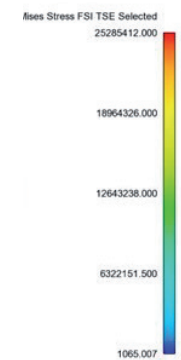

Valves for Dams, Reservoirs & Hydro solutions

ORBINOX engineering team ensures optimum performance of its products by means of specific technology such as FEM strength analysis and CFD flow simulations.

With more than 30-years of experience in the dams, reservoirs and hydraulic works market worldwide, **ORBINOX** offers a comprehensive product range of valves and gates for applications such as:

- Dams and Reservoirs
- Hydroelectric power plants
- Pumping
- Wastewater treatment plants

ORBINOX has a wide range of standard products and the capacity and expertise to design and manufacture special valves according to customer needs

In the last 30 years, **ORBINOX** has worked in:

+250
PROJECTS

+1.000
VALVES

CH

Fixed cone valves

BU

Bonneted gates

MB/RA

Double eccentric butterfly and check valves

CT

Radial gates

MV

Roller gates

WS

Fabricated single wedge valves