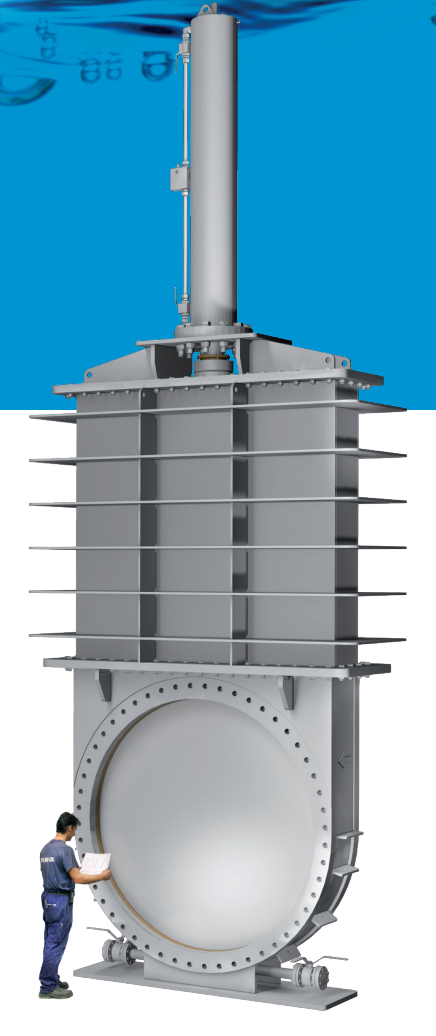

WS

Fabricated single wedge valves