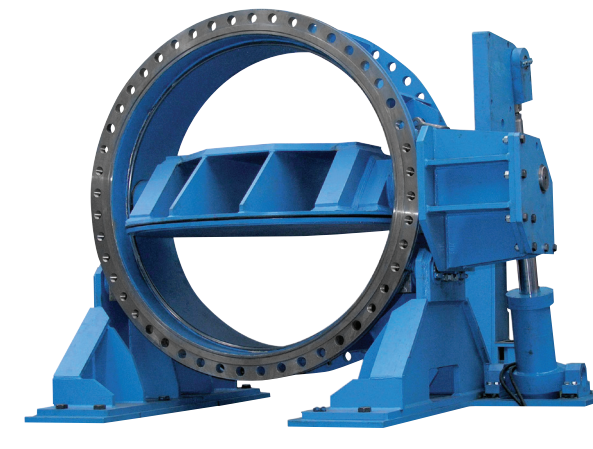

+1.000
VALVES

CH

Fixed cone valves

BU

Bonneted gates

MB/RA

Double eccentric butterfly and check valves

CT