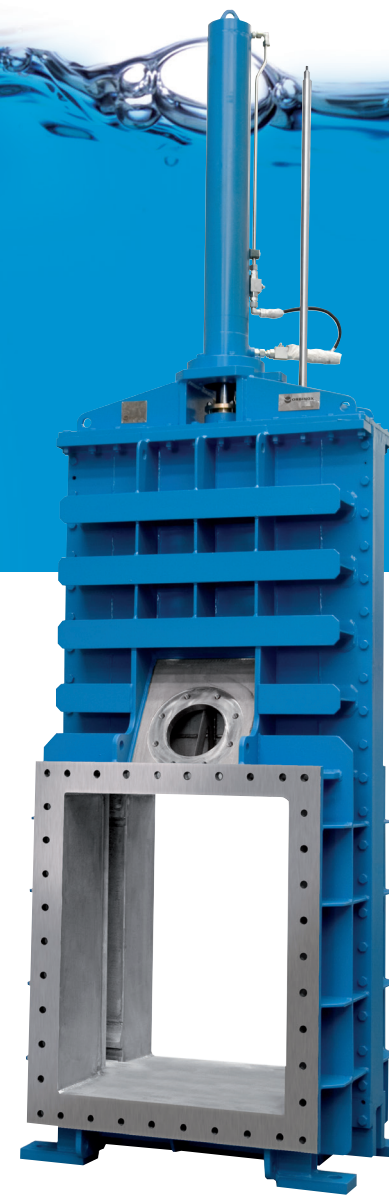

+1.000
VALVES

CH

Fixed cone valves

BU

Bonneted gates

MB/RA

Double eccentric butterfly and check valves

CT