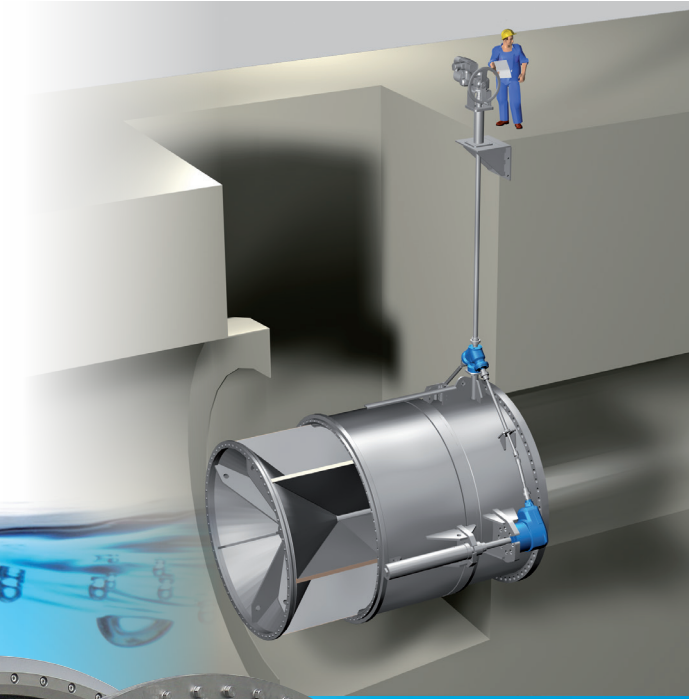

www.orbinox.com

Valves for
 Dams,
 Reservoirs
 & Hydro
 solutions

Valves for Dams, Reservoirs & Hydro solutions

ORBINOX engineering team ensures optimum performance of its products by means of specific technology such as FEM strength analysis and CFD flow simulations.

With more than 30-years of experience in the dams, reservoirs and hydraulic works market worldwide, **ORBINOX** offers a comprehensive product range of valves and gates for applications such as:

- Dams and Reservoirs
- Hydroelectric power plants
- Pumping
- Wastewater treatment plants