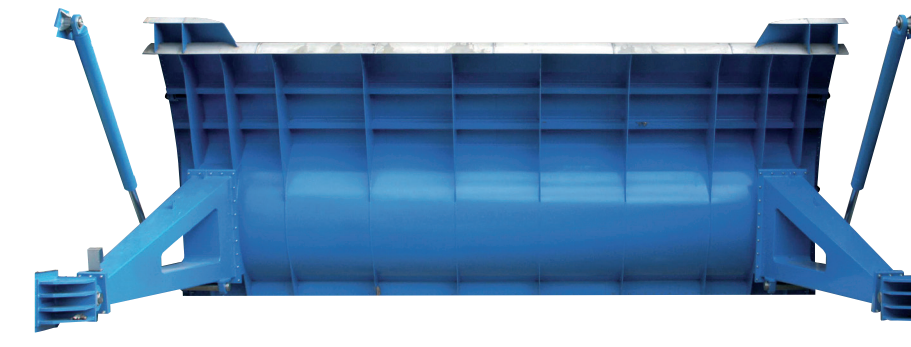

+1.000
VALVES

CH

Fixed cone valves

BU

Bonneted gates

MB/RA

Double eccentric butterfly and check valves

CT