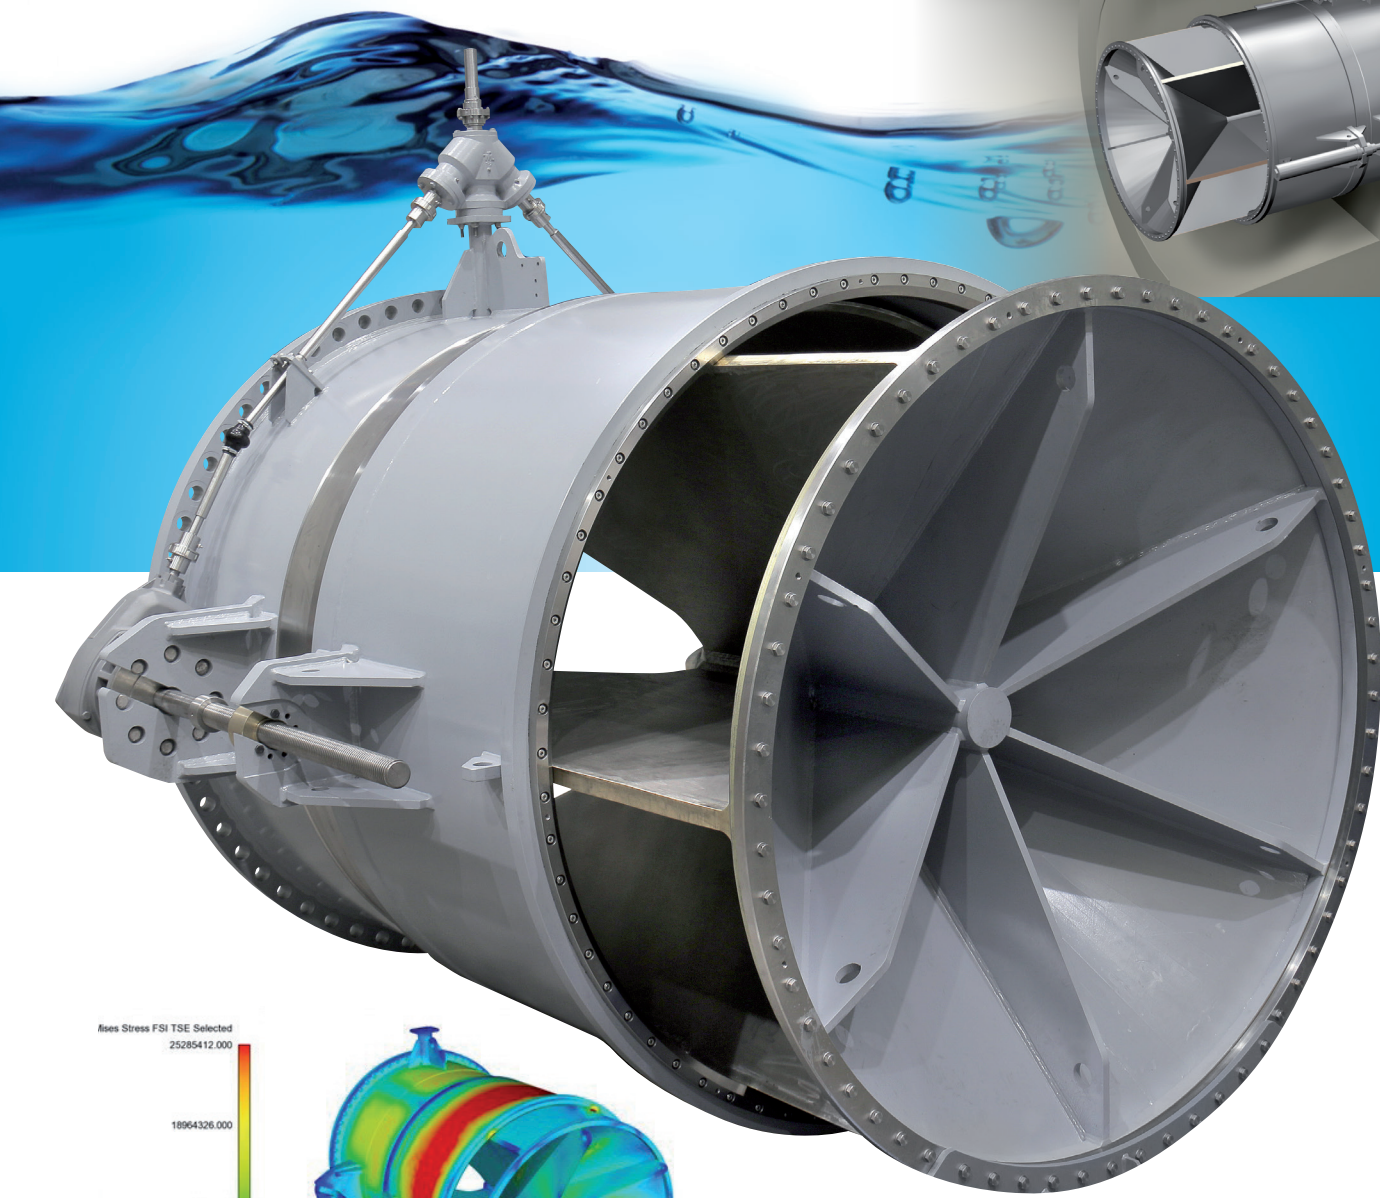

CH

Fixed cone valves